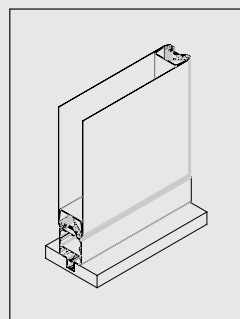

Sun Shading // TXTUM

SINGLE-SIDED

STRUCTURE: supporting structure in extruded aluminium on 4 sides.

SHADING: fabric suitable for indoor or outdoor use.

FIXING SHADING: perimeter fastening on predispositions.

Single-sided
manual

PERPENDICULAR DIMMING: from 100% to 20% (depending on the fabric used).

SIZE LIMITS: L MAX = 1500mm / H MAX = 6000mm (with stringers).

VARIANTS: single- or double-sided, both from fully manual to fully automated.