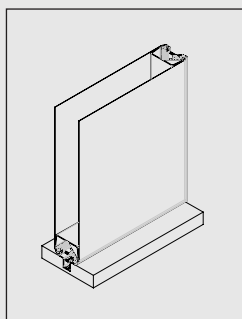

Sun Shading // TXTUM

SINGLE-SIDED

STRUCTURE: supporting structure in extruded aluminium on 4 sides.

SHADING: fabric suitable for indoor or outdoor use.

FIXING SHADING: perimeter fastening on predispositions.

Single-sided
manual

PERPENDICULAR DIMMING: from 100% to 20% (depending on the fabric used).

SIZE LIMITS: L MAX = 1500mm / H MAX = 6000mm (with stringers).

VARIANTS: single- or double-sided, both from fully manual to fully automated.