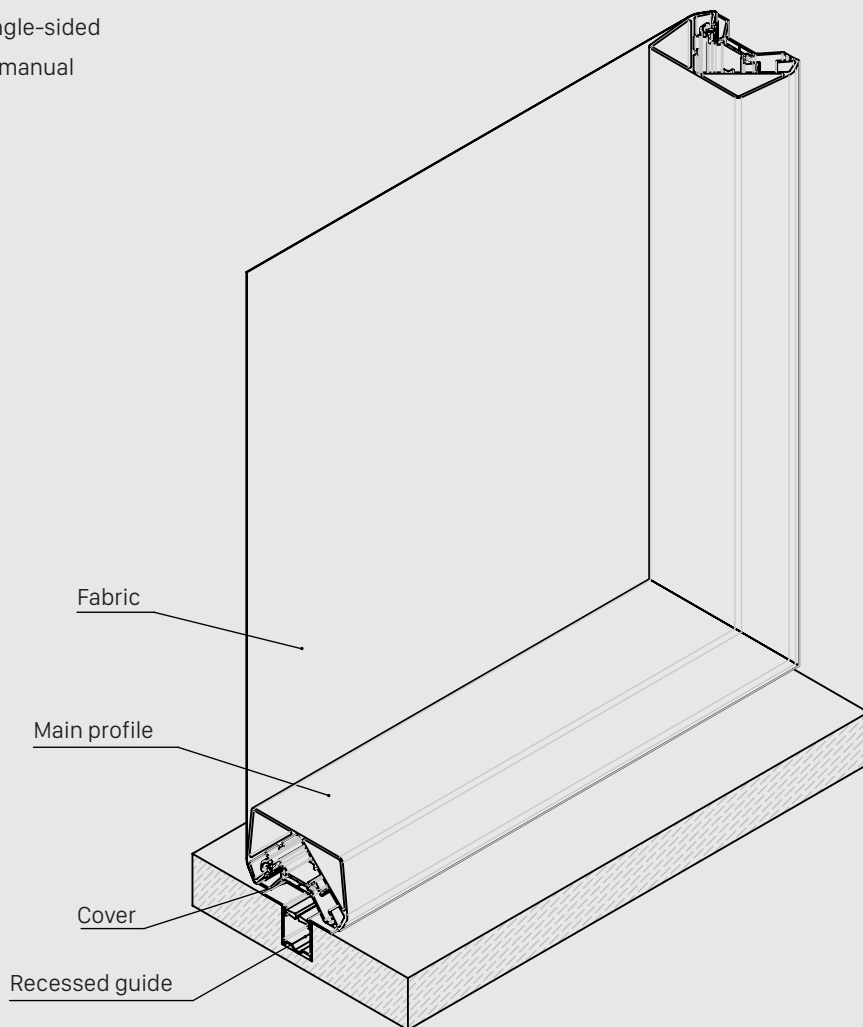

Sun Shading // TXTUM

SINGLE-SIDED

STRUCTURE: supporting structure in extruded aluminium on 4 sides.

SHADING: fabric suitable for indoor or outdoor use.

FIXING SHADING: perimeter fastening on predispositions.

Single-sided
manual

PERPENDICULAR DIMMING: from 100% to 20% (depending on the fabric used).

SIZE LIMITS: L MAX = 1500mm / H MAX = 6000mm (with stringers).

VARIANTS: single- or double-sided, both from fully manual to fully automated.