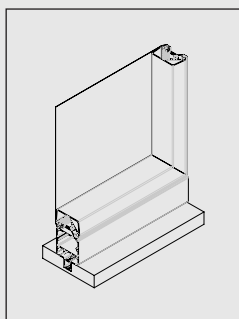

Sun Shading // TXTUM

SINGLE-SIDED

STRUCTURE: supporting structure in extruded aluminium on 4 sides.

SHADING: fabric suitable for indoor or outdoor use.

FIXING SHADING: perimeter fastening on predispositions.

Single-sided
manual

PERPENDICULAR DIMMING: from 100% to 20% (depending on the fabric used).

SIZE LIMITS: L MAX = 1500mm / H MAX = 6000mm (with stringers).

VARIANTS: single- or double-sided, both from fully manual to fully automated.