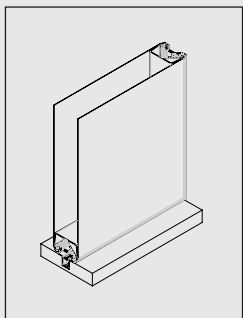

Sun Shading // TXTUM

DOUBLE-SIDED

STRUCTURE: supporting structure in extruded aluminium on 4 sides.

SHADING: fabric suitable for indoor or outdoor use.

FIXING SHADING: perimeter fastening on predispositions.

Double - Sided
manual

PERPENDICULAR DIMMING: from 100% to 20% (depending on the fabric used).

SIZE LIMITS: L MAX = 1500mm / H MAX = 6000mm (with stringers).

VARIANTS: single- or double-sided, both from fully manual to fully automated.