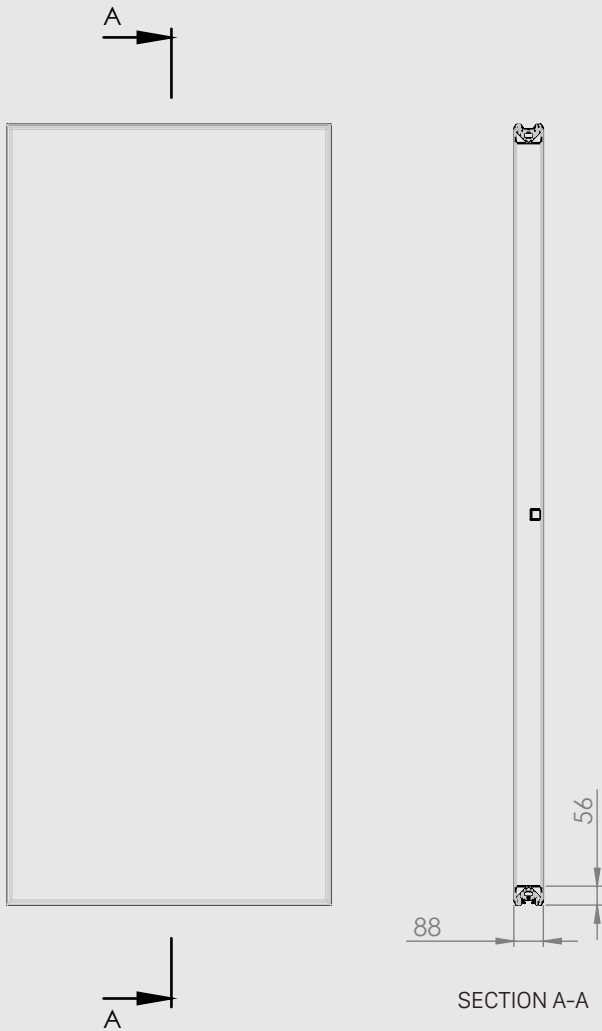

Sun Shading // TXTUM

DOUBLE-SIDED

STRUCTURE: supporting structure in extruded aluminium on 4 sides.

SHADING: fabric suitable for indoor or outdoor use.

FIXING SHADING: perimeter fastening on predispositions.

Double - Sided
manual

PERPENDICULAR DIMMING: from 100% to 20% (depending on the fabric used).

SIZE LIMITS: L MAX = 1500mm / H MAX = 6000mm (with stringers).

VARIANTS: single- or double-sided, both from fully manual to fully automated.