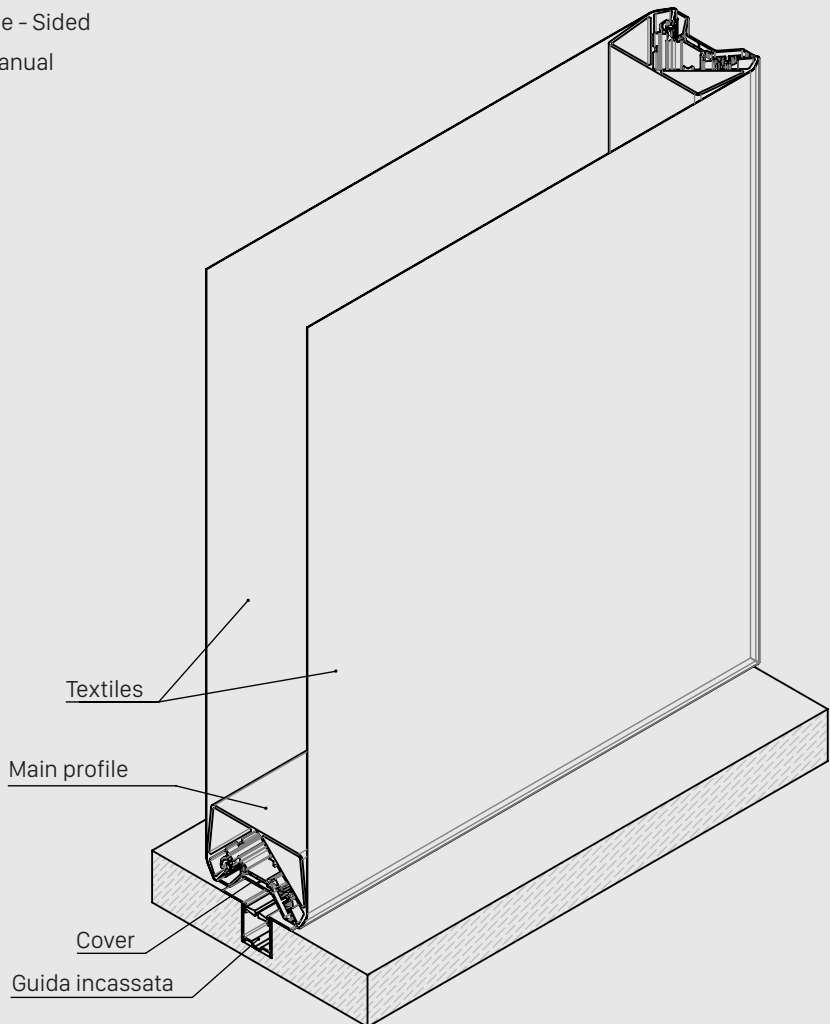

Sun Shading // TXTUM

DOUBLE-SIDED

STRUCTURE: supporting structure in extruded aluminium on 4 sides.

SHADING: fabric suitable for indoor or outdoor use.

FIXING SHADING: perimeter fastening on predispositions.

Double - Sided
manual

PERPENDICULAR DIMMING: from 100% to 20% (depending on the fabric used).

SIZE LIMITS: L MAX = 1500mm / H MAX = 6000mm (with stringers).

VARIANTS: single- or double-sided, both from fully manual to fully automated.