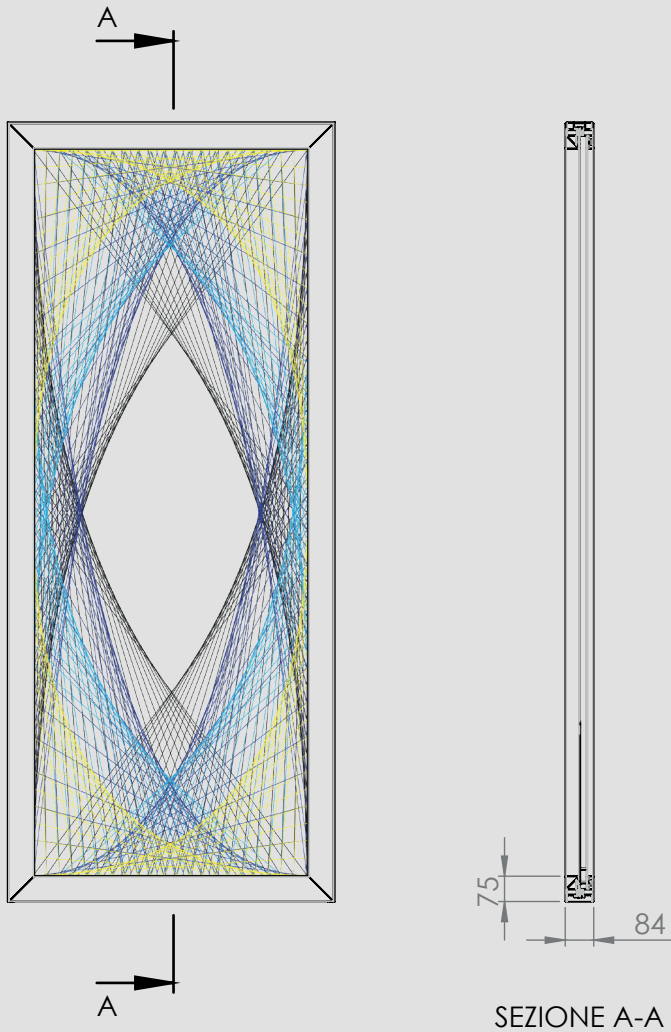

Sun Shading // TXTUM

CORDA

STRUCTURE: supporting structure in extruded aluminium on 4 sides.

SHADING: overlapping fabric and string patterns.

FIXING SHADING: perimeter fastening on predispositions.

PERPENDICULAR DIMMING: 100% to 20% (depending on the fabric used and the pattern created).

SIZE LIMITS: L MAX = 1500mm / H MAX = 6000mm (with stringers).

VARIANTS: from fully manual to fully automated, complete customisation of string patterns.

Resistant

Thermal protection

Durable

Easy maintenance