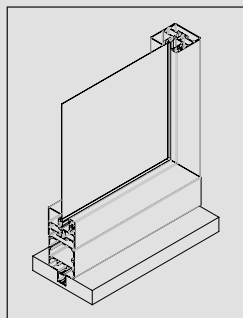

Sun Shading // TXTUM

CORDA

STRUCTURE: supporting structure in extruded aluminium on 4 sides.

SHADING: overlapping fabric and string patterns.

FIXING SHADING: perimeter fastening on predispositions.

PERPENDICULAR DIMMING: 100% to 20% (depending on the fabric used and the pattern created).

SIZE LIMITS: L MAX = 1500mm / H MAX = 6000mm (with stringers).

VARIANTS: from fully manual to fully automated, complete customisation of string patterns.

Resistant

Thermal protection

Durable

Easy maintenance