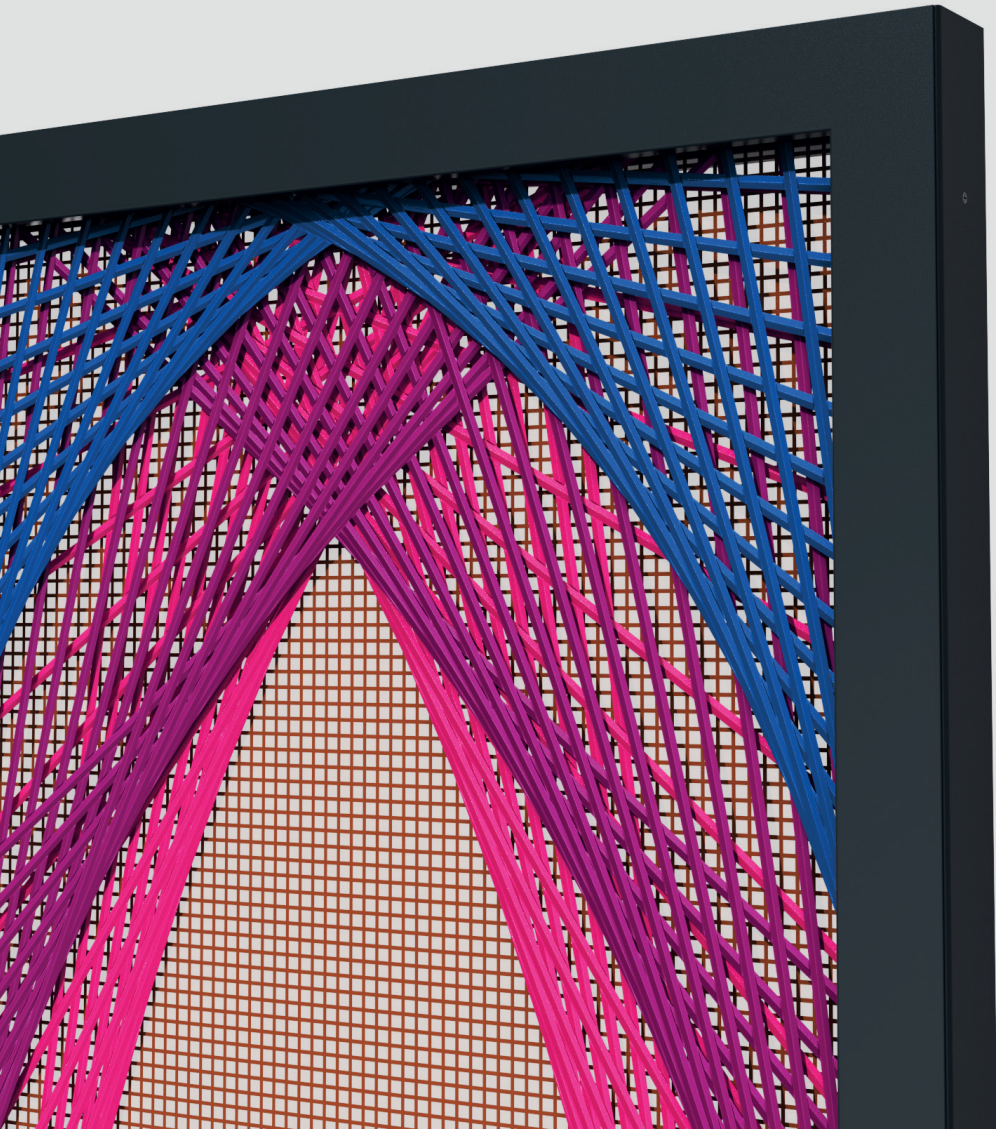

Sun Shading // TXTUM

CORDA

STRUCTURE: supporting structure in extruded aluminium on 4 sides.

SHADING: overlapping fabric and string patterns.

FIXING SHADING: perimeter fastening on predispositions.

PERPENDICULAR DIMMING: 100% to 20% (depending on the fabric used and the pattern created).

SIZE LIMITS: L MAX = 1500mm / H MAX = 6000mm (with stringers).

VARIANTS: from fully manual to fully automated, complete customisation of string patterns.

Resistant

Thermal protection

Durable

Easy maintenance