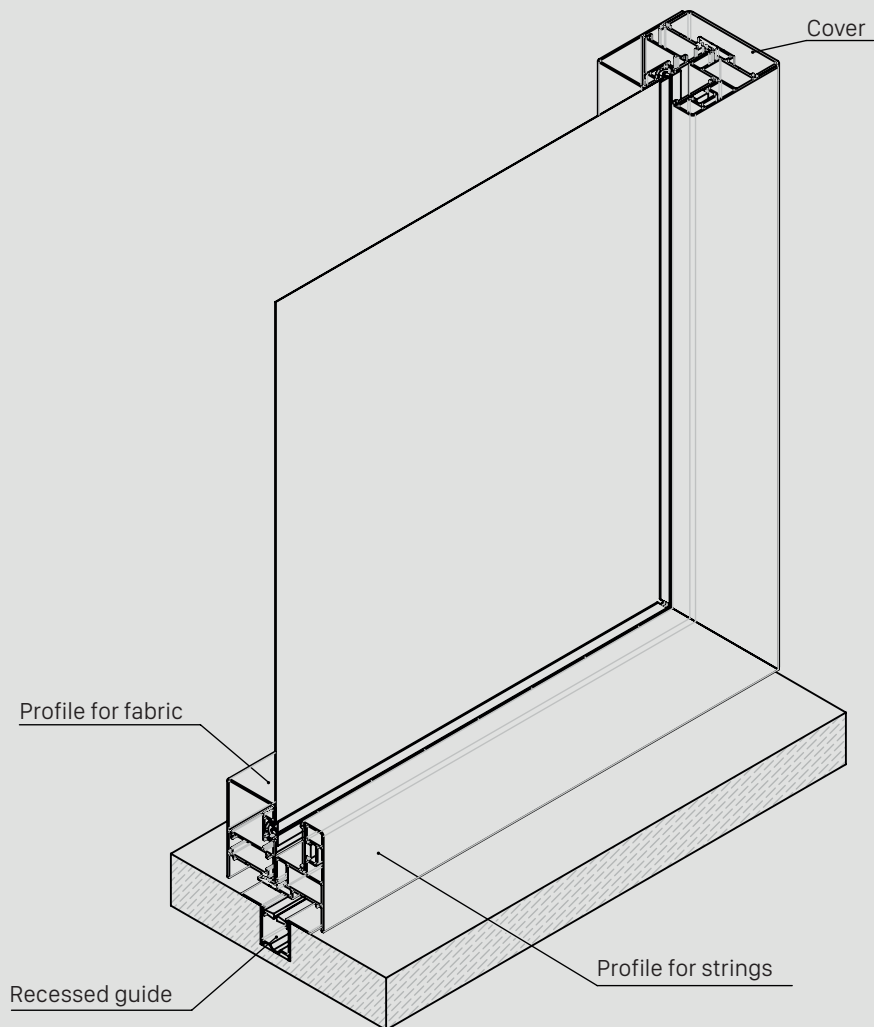

Sun Shading // TXTUM

CORDA

STRUCTURE: supporting structure in extruded aluminium on 4 sides.

SHADING: overlapping fabric and string patterns.

FIXING SHADING: perimeter fastening on predispositions.

PERPENDICULAR DIMMING: 100% to 20% (depending on the fabric used and the pattern created).

SIZE LIMITS: L MAX = 1500mm / H MAX = 6000mm (with stringers).

VARIANTS: from fully manual to fully automated, complete customisation of string patterns.

Resistant

Thermal protection

Durable

Easy maintenance